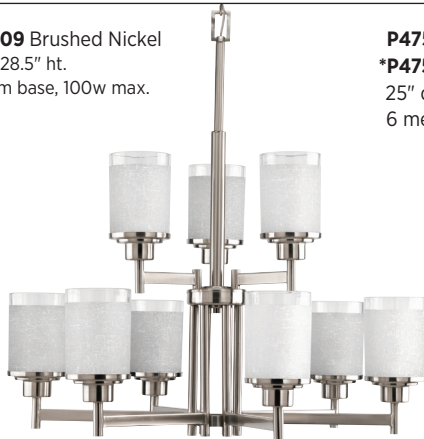

Alexa

Brushed Nickel with etched white linen glass and
Antique Bronze with etched amber linen glass.

09 Brushed Nickel

20 Antique Bronze

P4619-09 Brushed Nickel
34.06" L, 4.06" W., 19.81" ht.
4 medium base, 100w max.

P3977-09 Brushed Nickel
18" dia., 44.37" ht.
4 medium base, 100w max.

P4626-09 Brushed Nickel
28" dia., 28.5" ht.
9 medium base, 100w max.

P4758-09 Brushed Nickel
***P4758-20** Antique Bronze
25" dia., 19.75" ht.
6 medium base, 100w max.

***P4459-09** Brushed Nickel
P4459-20 Antique Bronze
20" dia., 19.75" ht.
5 medium base, 100w max.

P4458-09 Brushed Nickel
***P4458-20** Antique Bronze
17" dia., 19.62" ht.
3 medium base, 100w max.

P3846-09 Brushed Nickel
18" dia., 24.37" ht.
3 medium base, 100w max.

P3620-09 Brushed Nickel
***P3620-20** Antique Bronze
12.25" dia., 6.37" ht.
2 medium base, 60w max.

ALSO IN

Bath

Search the product number on progresslighting.com for full product details

*Shown in finish